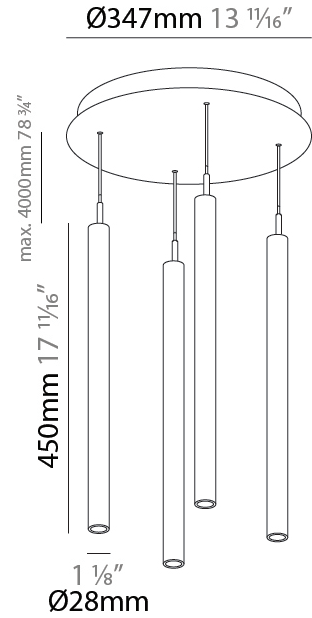

GENERAL

Series: G-Mini Round
Subseries: G-Mini Round Hangover
Brand: Prolicht
Division: Architectural
Mounting Type: Suspension
Mounting Location: Ceiling
Subcategory: Spots

PHYSICAL

Shape: Cylinder
Diameter (mm): 347
Diameter (in): 13 11/16
Height (mm): 450
Height (in): 17 11/16
Light Distribution: Direct
Fixture Finish: SSR / BKV / CWI / CRY / HAB / UFT / ITA / RUA / FTG / MYG / LOD / PUS / FRO / FUP / KIA / POP / BLS / SPG / MEY / GOH / GUM / CHC / COM / ABZ / JAG / OBR / MOS / ROR
Accent Finish: NOF / COP / MIR / SSS
Fixture Material: Extruded Aluminum / Steel
Cable Details: 2,000mm/78 3/4" / 4,000mm/157 1/2" - Cable, Black, Green, Orange, Red, White

ELECTRICAL

Lamp Type: LED (Zhaga Standard)
Input Wattage (W): 26
Total Output Wattage (W): 23.7
Dimming: Tri-Mode (Non-Dimming and Phase Dimming (120Vac only) and 0-10V Dimming)
Driver Included: Yes
Driver Location: Integrated
Driver Type: Constant Current - Universal
Driver Class: Class 2
Input Voltage (V): 120 - 277

LED

Color Temperature (°K): 2700 / 3000 / 3500 / 4000
Max. Delivered Lumen (lm): 1614 / 1709 / 1804 / 1852
Nominal Lumen (lm): 1840 / 1949 / 2057 / 2112
CRI: >90 CRI
Lamp Life (hrs): 50000

OPTICAL

Beam Angle: 20 / 26 / 56

RATINGS AND CERTIFICATIONS

Certified By: Certified for North American Standards
IP rating: IP20